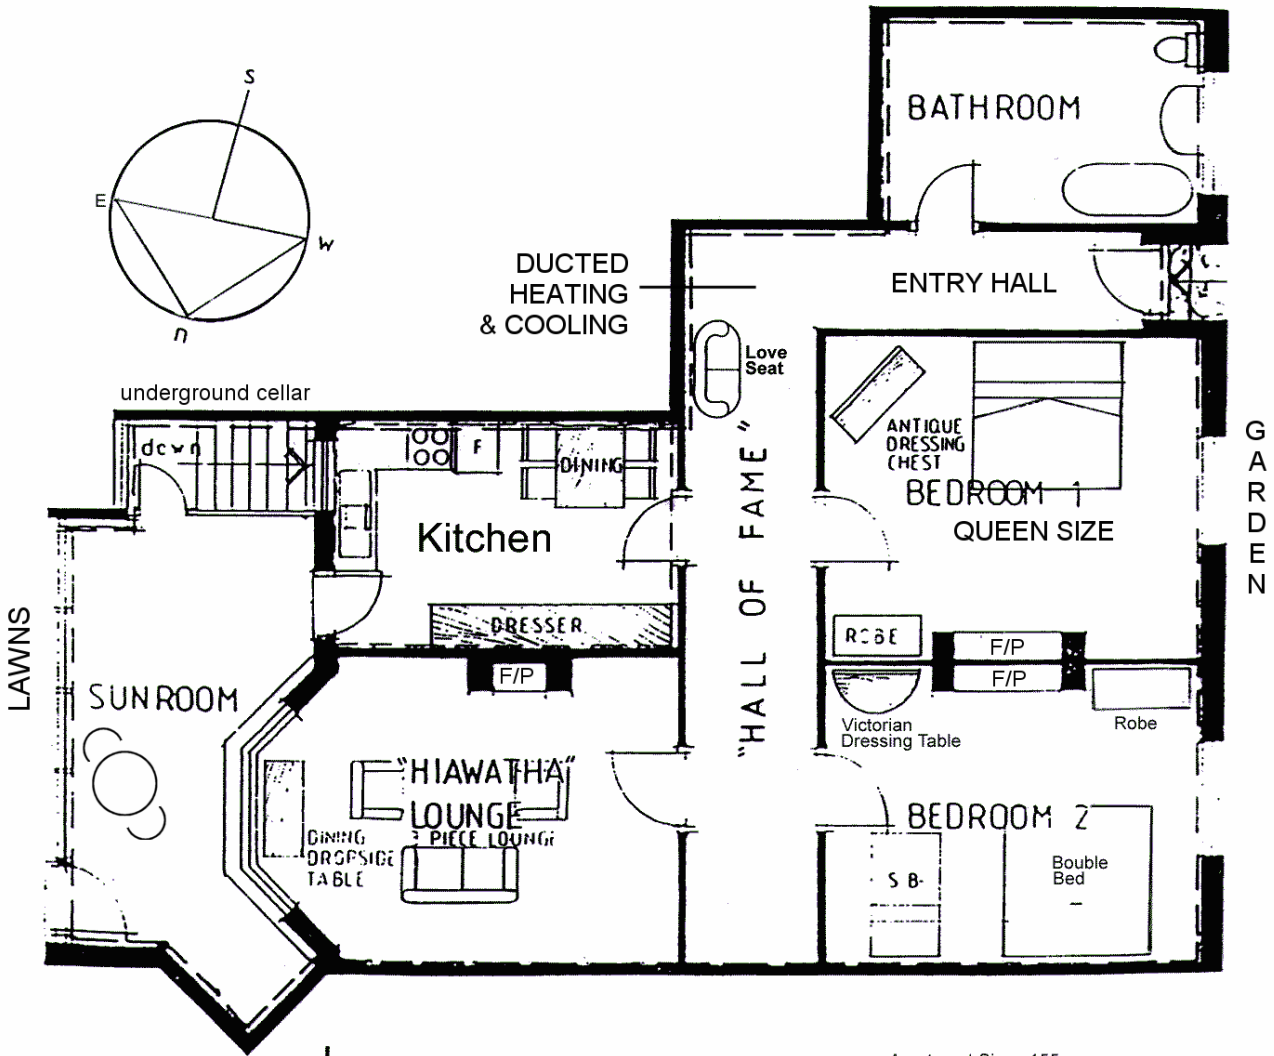

HERITAGE APARTMENTS

BUTLERS APARTMENT

BUXTON MANOR
location plan

20,000 SQ FT
(1860 SQ METRES)

Floor Plan

Apartment Size 155 sq m
16.6 Squares
1668 SQ FT