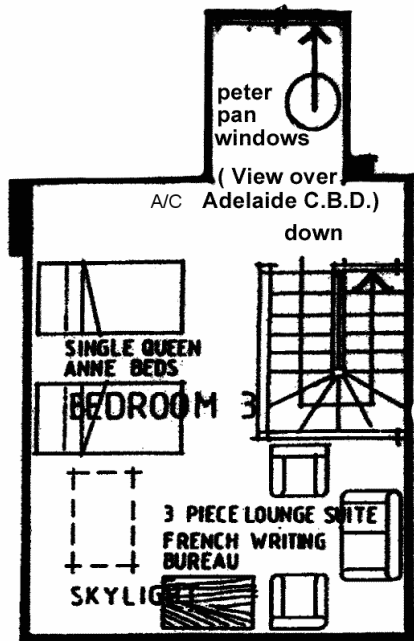

**HERITAGE APARTMENTS**  
**GARDEN & LOFT**  
**HERITAGE APARTMENT**

**BUXTON MANOR**  
 location plan  
 20,000 SQ FT  
 (1860 SQ METRES)

**LOFT BEDROOM**  
 floor plan

**HUGE REAR GARDEN**  
 OF LAWN AND ROSES

Apartment size: 164 sq.m  
 (17.7 squares)  
 1818 SQ FT

**FLOOR PLAN**  
 NB. ALL WINDOWS OPEN