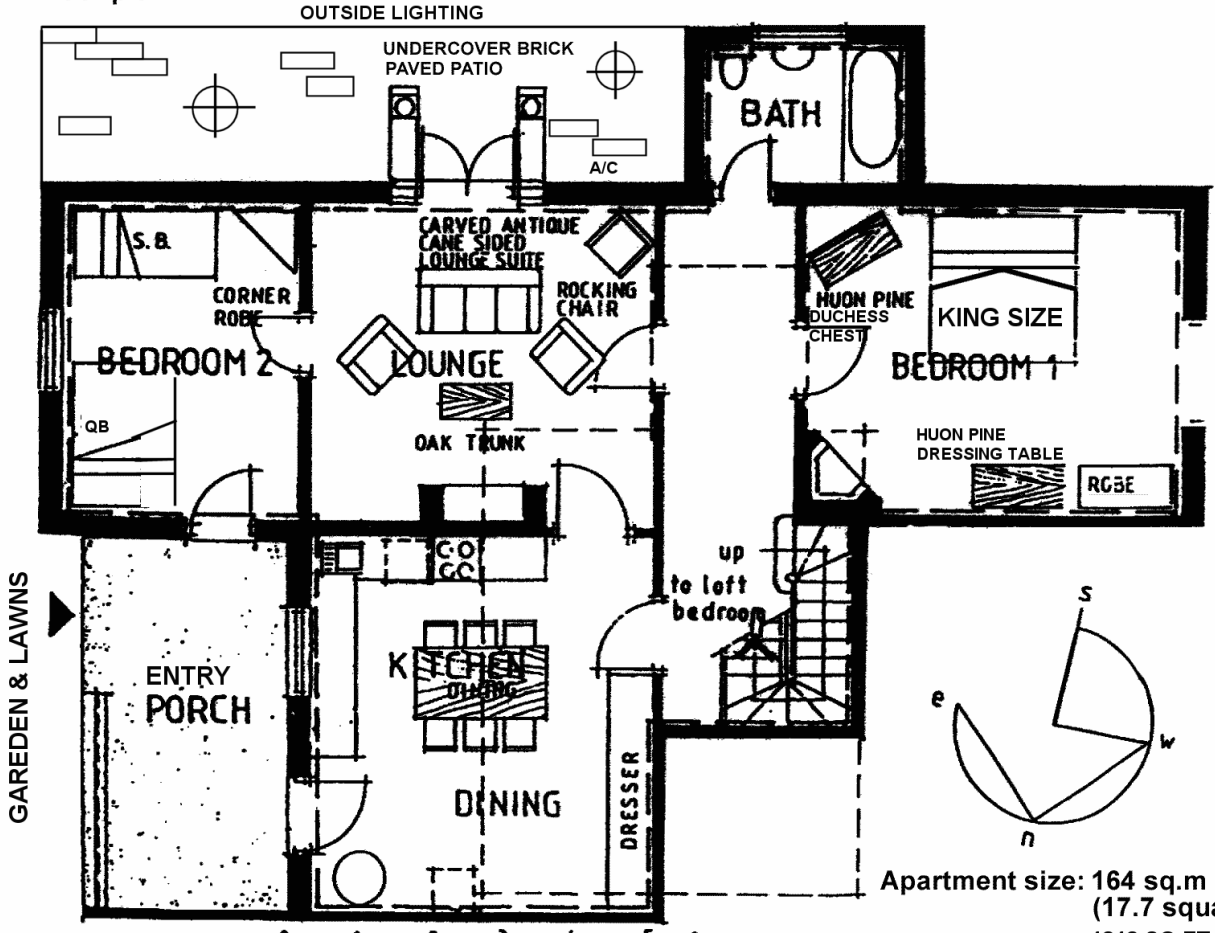

**HERITAGE APARTMENTS**  
**GARDEN & LOFT**  
**HERITAGE APARTMENT**

**BUXTON MANOR**  
 location plan  
 20,000 SQ FT  
 (1860 SQ METRES)

**LOFT BEDROOM**  
 floor plan

**HUGE REAR GARDEN**  
 OF LAWN AND ROSES

Apartment size: 164 sq.m  
 (17.7 squares)  
 1818 SQ FT

**FLOOR PLAN**  
 NB. ALL WINDOWS OPEN