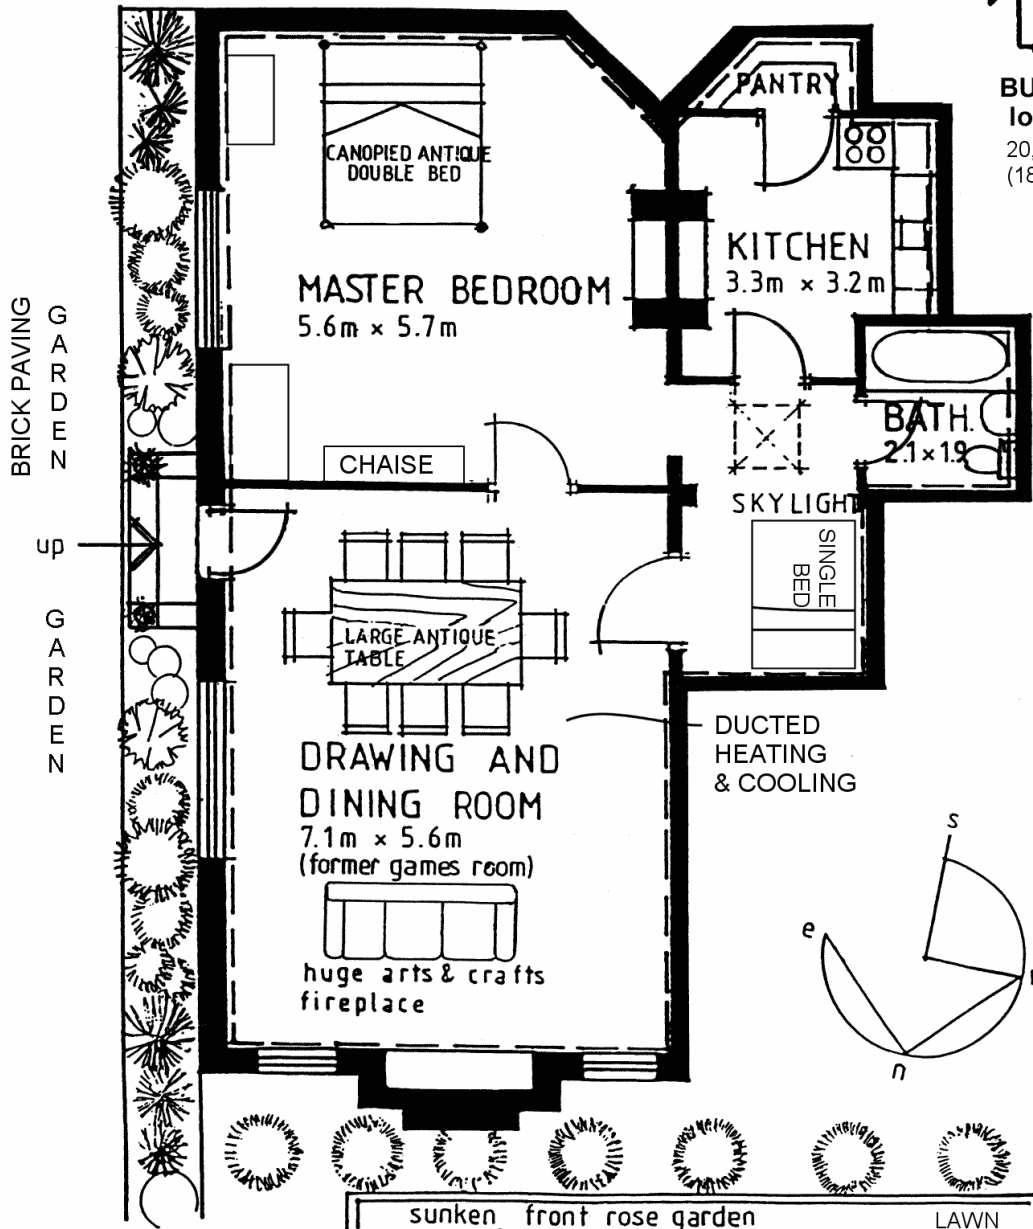

HERITAGE APARTMENTS

LARGE HALF - ACRE
ENGLISH GARDEN

**MUSICA VIVA
APARTMENT**

BUXTON MANOR
location plan
20,000 SQ FT
(1860 SQ METRES)

BRICK PAVING GARDEN
up
GARDEN

DUCTED HEATING & COOLING

floor plan

sunken front rose garden metres

LAWN

(13.2) squares)

Apartment Size: 122 sq.m.

1420SQFT